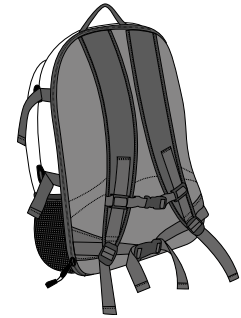

Expandable Backpack

PORT AUTHORITY®

Front

Back

BG74

- * 600 denier polyester
- * Large main compartment
- * 2 Front zipper pockets
- * Large secondary compartment with 2-way zippers
- * Padded back
- * Side compression straps
- * Ballistic nylon on bottom
- * Reflective piping detail

Finished Measurements in Inches

Outside Dimensions	W 12.5" x H 18" x D 10"
Cubic Inches	2,300
Ideal areas for decoration	front zipper pocket, upper part of secondary pocket

Ideal areas for decoration will vary depending on decorator and type of embellishment.