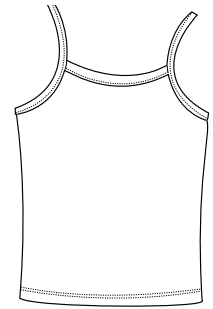

# Ladies Spaghetti Strap Tank

Front

Back

## DT202

- \* 5.9-ounce \* 100% ring spun combed cotton \* Form fitting 1 x 1 rib construction
- \* Self-binding arm straps

### Finished Measurements in Inches

Size	S	M	L	XL	XXL	Plus 1X	Plus 2X
Chest	12.25	13.25	14.25	15.25	16.25	19.25	21.25
Body	15.5	16	16.5	17	17.5	20	22
Strap	8.25	8.5	8.75	9	9.25	10	10.5

Chest width measured 1" below armhole. Body length measured from center back to hem. Strap measured relaxed.