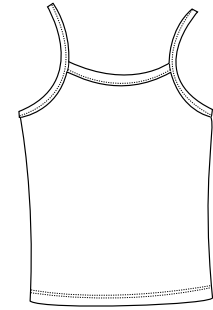

# Ladies Spaghetti Strap Tank

Front

Back

## DT202

- \* 5.9-ounce \* 100% ring spun combed cotton \* Form fitting 1 x 1 rib construction
- \* Self-binding arm straps

### Finished Measurements in Inches

Size	S	M	L	XL	XXL	Plus 1X	Plus 2X
Chest	12.25	13.25	14.25	15.25	16.25	19.25	21.25
Body	15.5	16	16.5	17	17.5	20	22
Strap	8.25	8.5	8.75	9	9.25	10	10.5

Chest width measured 1" below armhole. Body length measured from center back to hem. Strap measured relaxed.